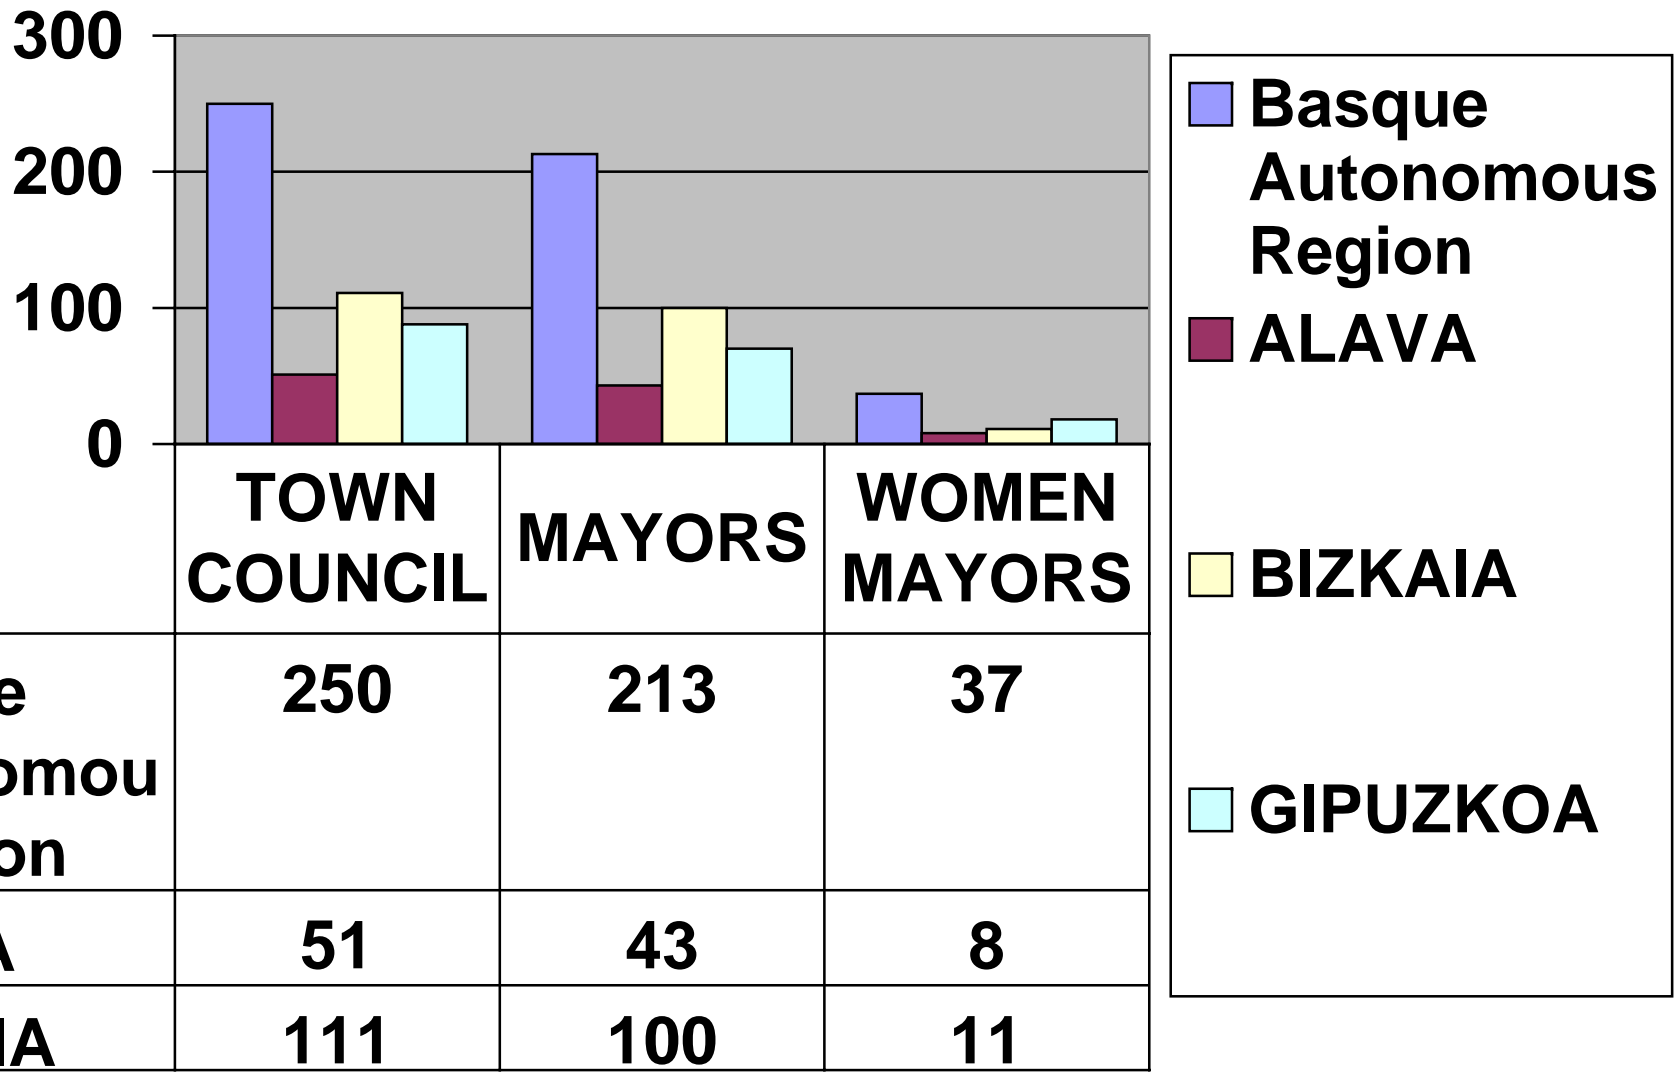

Basque Autonomous Region	250	213	37
ALAVA	51	43	8
BIZKAIA	111	100	11